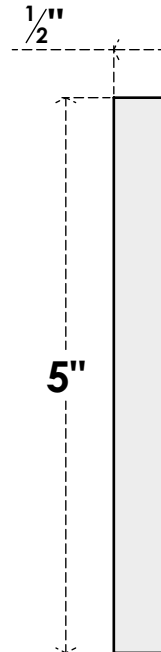

ROSP050X050X050SDG12

5"W X 5"H X 1/2"P STANDARD SEDGWICK SPIRAL ROSETTE WITH SQUARE EDGE, ARCHITECTURAL GRADE PVC

FRONT

SIDE

EKENA MILLWORK
2300 WEST MAIN ST.
CLARKSVILLE, TX 75426
TOLL FREE: 866-607-0453
WWW.EKENAMILLWORK.COM

NOTES

1. INSTALLATION TO BE COMPLETED IN ACCORDANCE WITH MANUFACTURER'S SPECIFICATIONS.
2. DRAWING MAY NOT BE TO SCALE
3. THIS DRAWING IS INTENDED FOR DESIGN AND PLANNING PURPOSES ONLY.
4. ALL INFORMATION CONTAINED HEREIN WAS CURRENT AT THE TIME OF DEVELOPMENT BUT MUST BE REVIEWED AND APPROVED BY THE PRODUCT MANUFACTURER TO BE CONSIDERED ACCURATE.
5. ARCHITECTURAL GRADE PVC PRODUCTS ARE MADE FROM EXPANDED CELLULAR PVC AND COME NATURALLY WHITE BUT MAY BE PAINTED