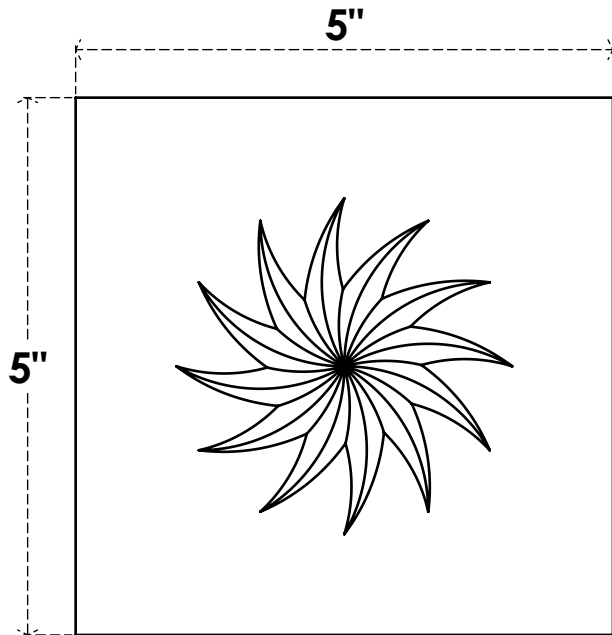

ROSP050X050X050SDG12

5"W X 5"H X 1/2"P STANDARD SEDGWICK SPIRAL ROSETTE WITH SQUARE EDGE, ARCHITECTURAL GRADE PVC

FRONT

SIDE

EKENA MILLWORK
2300 WEST MAIN ST.
CLARKSVILLE, TX 75426
TOLL FREE: 866-607-0453
WWW.EKENAMILLWORK.COM